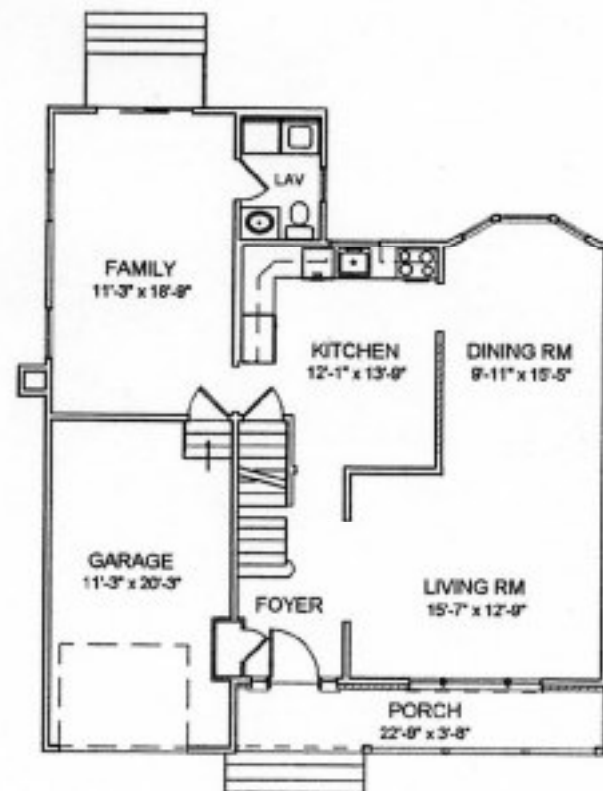

**THE CONCORD 35 COLONIAL**

THIS MODEL ALSO INCLUDES

- NINE FOOT FIRST FLOOR CEILINGS
- 42 INCH UPPER KITCHEN CABINETS
- TRANSOM OVER FRONT DOOR

**TERRA HOMES**

NEW IS BETTER  
 828 NEWBRIDGE RD N. BELLMORE  
 516-221-4302

SECOND FLOOR PLAN

FIRST FLOOR PLAN